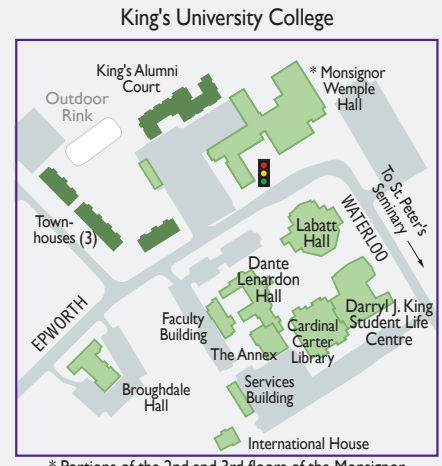

Western

250 Metres
Walking Time: 3-4 Minutes

Welcome to Western

- Welcome Centre booths are attended Monday - Friday
 - Outdoor map
 - Parking lot
 - Visitor parking lot
- See detailed parking maps for additional visitor parking at meters and pay & display areas.
- Student housing
 - Off-campus buildings housing Western facilities

* Portions of the 2nd and 3rd floors of the Monsignor Wemple Hall are student residences.

For a broad selection of parking and other campus maps visit geography.uwo.ca/campusmaps/
Barrier-free parking is available in all lots.