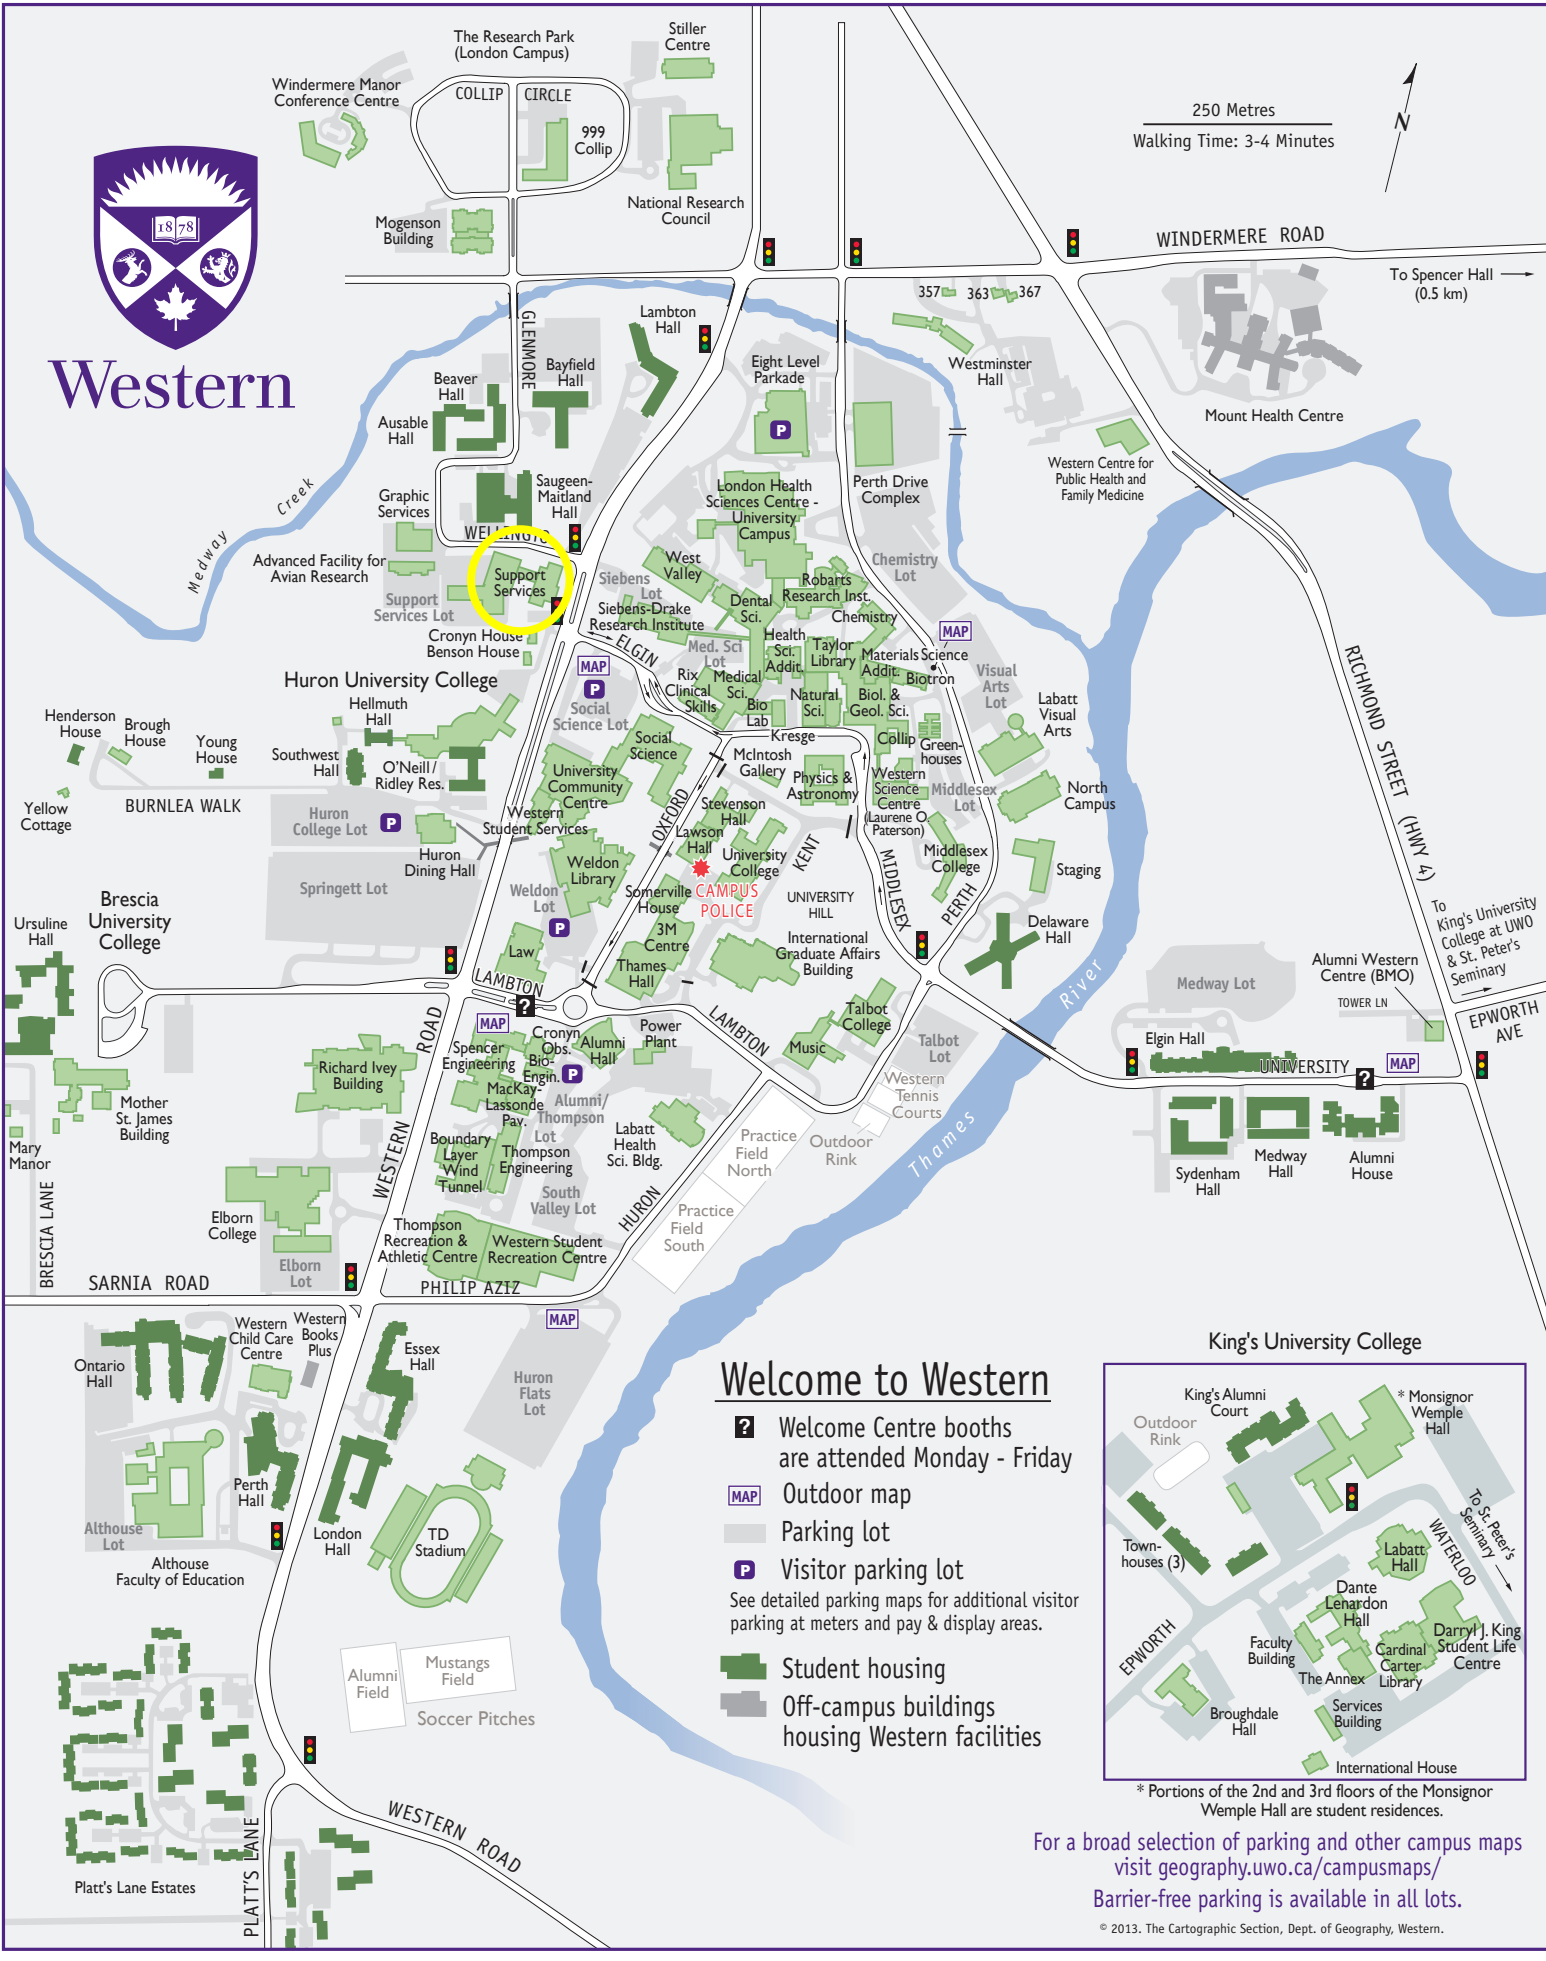

Western

250 Metres
Walking Time: 3-4 Minutes

Welcome to Western

- Welcome Centre booths are attended Monday - Friday
 - Outdoor map
 - Parking lot
 - Visitor parking lot
- See detailed parking maps for additional visitor parking at meters and pay & display areas.
- Student housing
 - Off-campus buildings housing Western facilities

* Portions of the 2nd and 3rd floors of the Monsignor Wemple Hall are student residences.

For a broad selection of parking and other campus maps visit geography.uwo.ca/campusmaps/
Barrier-free parking is available in all lots.